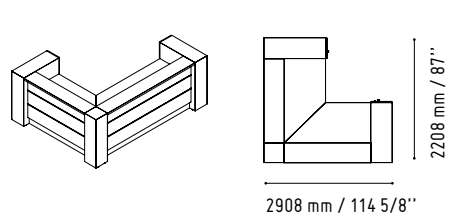

- 80 - HIGH GLOSS GREEN
- 73 - HIGH GLOSS WHITE
- 67 - WHITE PASTEL

- WHITE GLOSS

LAV17L