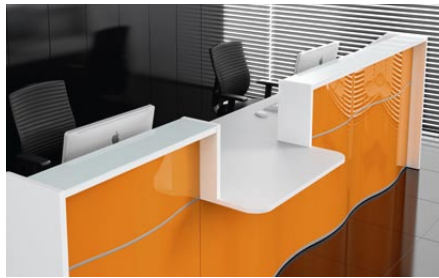

RECEPTION DESKS

4-13

14-19

20-29

30-33

WAVE

34-39

40-41

42

43

44-45

46-49

50-51