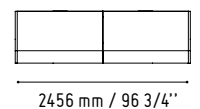

50-51

Linea turn your attention with its style and elegance.
LED light installed at the bottom of the desk adds the sophisticated style and gives you the impression that the room is bigger.

LIN25

824 mm / 32 1/2"