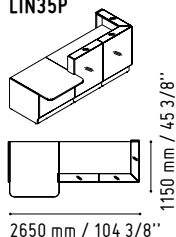

SNA20

90 mm / 3 1/2"

2000 mm / 78 7/8"

 WHITE GLOSS

LIN35P

2650 mm / 104 3/8"

- 117 - WHITE GLASS
- 67 - WHITE PASTEL

SSL15