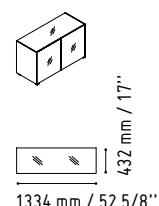

IM21S

1334 mm / 52 5/8"

- ☐ 117 - WHITE GLASS
- ☐ 67 - WHITE PASTEL