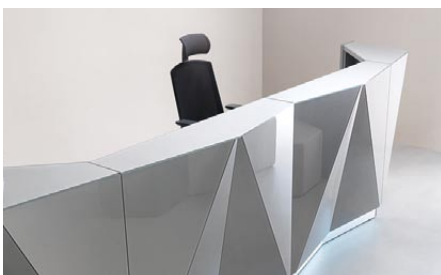

RECEPTION DESKS

4-13

14-19

20-29

30-33

34-39

40-41

42

43

44-45

ALPA

46-49

50-51