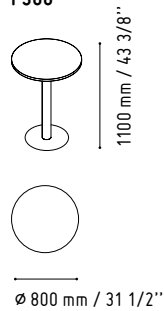

PS80

- $\varnothing$ 800 mm / 31 1/2"