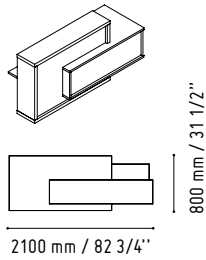

LF10

- 34 - CHESTNUT
- 73 - HIGH GLOSS WHITE